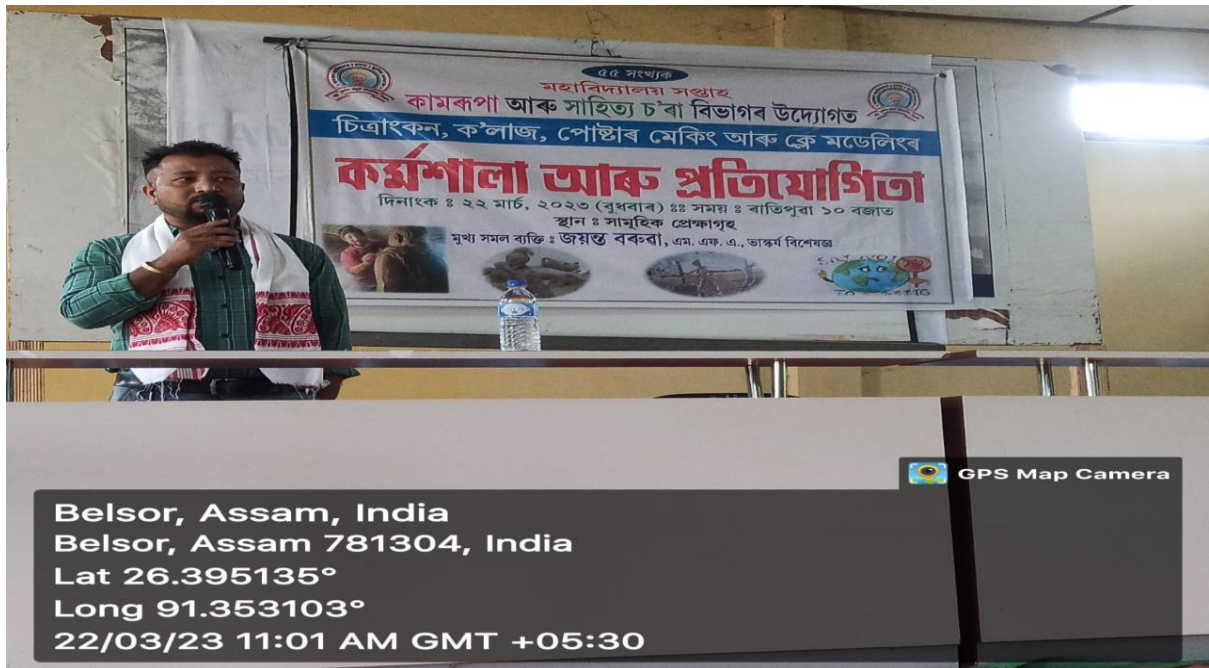

### **Workshop on Clay Modelling, Painting, Collage and Poster making**

A day long workshop cum competition on clay modelling, painting, collage and cartooning was organised by KAMRUPA & Sahitya Chora, Kamrup College Students' Union on 22-03-2023 at community hall. The programme was started at 10.00 a.m and welcomed to all participants and Resource person by Incharge of KAMRUPA-Kamrup College Magazine Dr. Saiki Talukdar, HoD, Dept. of Political Science, Kamrup College. Mr. Jayanta Baruah, a well-known Sculpture Specialist was present in the workshop as Resource person. At the beginning of the programme he delivered speech on the importance and scope of Fine Arts especially stone carving, clay modelling and painting at present era. He gave hands-on activity to the participants how to make clay model. Mr. Jayanta Baruah has been into sculpting for more than ten years and is actively practicing sculpture throughout his professional career and thereafter. He truly believes in spreading his knowledge and experiences amongst students through workshops. He shared his views and future ideas, and presented his art works through presentation and shared different aspects of making sculpture. He guided and acquainted the students with different kind of materials and techniques through his own art creation. After his presentation the competition on clay modelling, painting, collage and poster making was held. Another resource person Mr. Prabal Sharma was also attending in the programme as cartoon expert to train students how to make cartoon and give message therefrom to the society. More than one hundred students and twenty faculties from various department were took part in the programme. Some of snapshots of the programme are as follows.